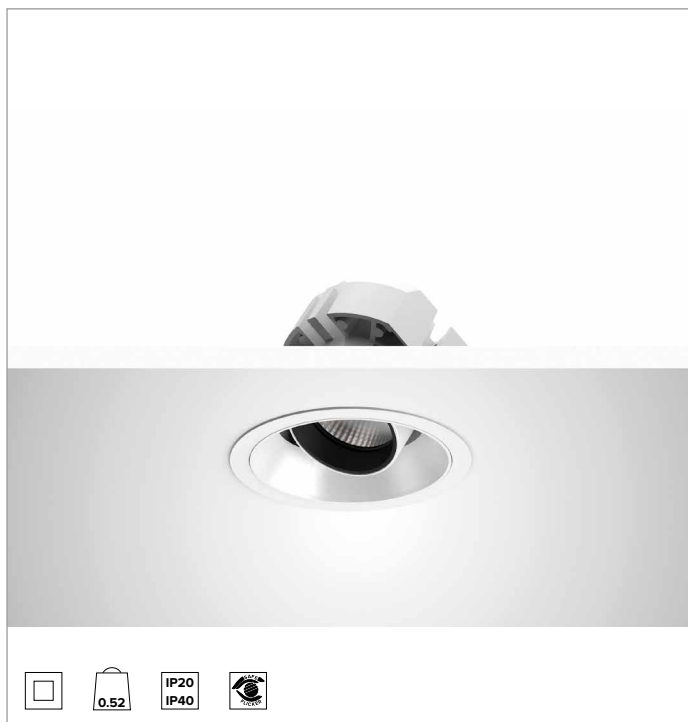

1T8721EL | CTEVO ARCHITECTURAL 105

Adjustable recessed LED projector in a trim version

		3500K	H(m)	D(m)	E _{max} (lx)	
		Ra90		31°		
		Fixture Power	20W	1	0.56	5795
		Source Flux	2356lm	2	1.12	1449
		Fixture Flux	1821lm	3	1.67	644
		Efficacy	91lm/W	4	2.23	362
TS1306	I _{max} =2459cd/klm	I _{max}	5795cd	5	2.79	232

CCT nominal: 3500K

Lifetime (L80/B10): >50000h tq +25°C

ILLUMINOTECHNICAL CHARACTERISTICS

FL - precision optics with a black silicone cut off ring. Version with a convex faceted highly reflective anodised aluminium reflector and a holographic diffusion filter. UGR<19 (EN 12464-1).

Optic: REFLECTOR

Beam angles: FL

Optical efficiency: 77%

Fixture flux: 1821lm

Luminous efficacy: 91lm/W

Photobiological safety: Compliant with RG1 low risk group

MECHANICAL CHARACTERISTICS

Die-cast white painted anodised aluminium body and dissipator. White colour cover. The optical unit can be adjusted up to 30° on the vertical plane with a mechanical beam locking system and a graduated scale, and 358° on the horizontal plane. Trim version with an integrated white ring.

Colour and finish: Plaster white

Weight: 0.515Kg

Version: TRIM

Degree of protection: IP20 for recessed part

Degree of protection: IP40 for exposed part

ELECTRICAL CHARACTERISTICS

Integrated electronic ON-OFF driver.