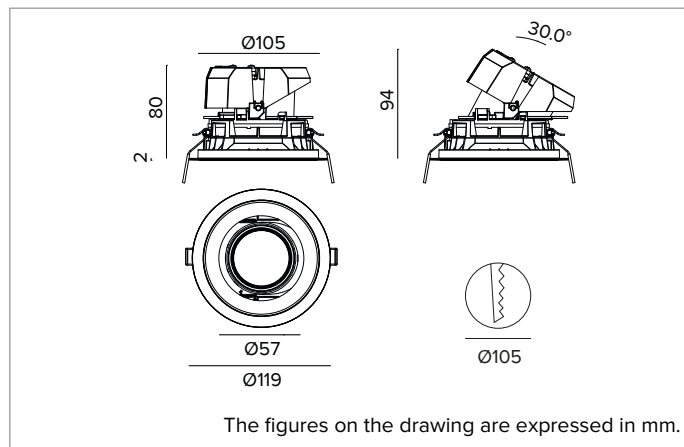

1T8721EL | CTEVO ARCHITECTURAL 105

Adjustable recessed LED projector in a trim version

		3500K	H(m)	D(m)	E _{max} (lx)	
		Ra90		31°		
		Fixture Power	20W	1	0.56	5795
		Source Flux	2356lm	2	1.12	1449
		Fixture Flux	1821lm	3	1.67	644
		Efficacy	91lm/W	4	2.23	362
TS1306	I _{max} =2459cd/klm	I _{max}	5795cd	5	2.79	232

Optic: REFLECTOR

Beam angles: FL

Optical efficiency: 77%

Fixture flux: 1821lm

Luminous efficacy: 91lm/W

Photobiological safety: Compliant with RG1 low risk group

MECHANICAL CHARACTERISTICS

Die-cast white painted anodised aluminium body and dissipator. White colour cover. The optical unit can be adjusted up to 30° on the vertical plane with a mechanical beam locking system and a graduated scale, and 358° on the horizontal plane. Trim version with an integrated white ring.

Colour and finish: Plaster white

Weight: 0.515Kg

Version: TRIM

Degree of protection: IP20 for recessed part

Degree of protection: IP40 for exposed part

ELECTRICAL CHARACTERISTICS

Integrated electronic ON-OFF driver.